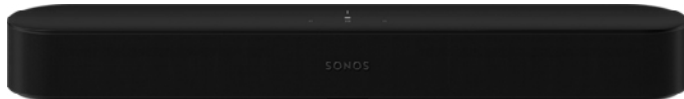

PRODUCT	PRODUCT CODE	COLOUR	UOM	MOQ	WARRANTY	RRP
BEAM Smart Soundbar	BEAM2AU1	White	Each		1 Year	$899.00
	BEAM2AU1BLK	Black				

Sonos BEAM Smart Soundbar

The smart, compact soundbar for your TV

Play everything that matters to you with Beam. Control it with your voice, remote, the Sonos app, and more.

*Voice control subject to regional availability

Amplifiers	All five Class-D digital amplifiers have been perfectly tuned to the sound-bar's unique acoustic architecture.
Tweeters	One center tweeter creates a crisp, high-frequency response.
Mid-woofer	Four elliptical mid-woofers ensure faithful playback of mid-range frequencies and maximize low-end output.
Microphone	The far-field microphone array uses advanced beam-forming and multi-channel echo cancellation for quick and accurate voice control.
Passive Radiators	Three passive radiators enhance low frequencies for balanced, powerful sound.
Dimensions	2.70 x 25.63 x 3.94 inches (68.6 x 651 x 100 mm)
Weight	2.8 kg (6.2 lb)
EAN Code	BEAM2AU1 840136802372 BEAM2AU1BLK 840136802389

PRODUCT	PRODUCT CODE	COLOUR	UOM	MOQ	WARRANTY	RRP
ARC Premium Smart Soundbar	ARCG1AU1	White	Each		1 Year	$1,699.00
	ARCG1AU1BLK	Black				

Sonos ARC Premium Smart Soundbar

The premium smart soundbar for TV, movies, music, gaming, and more.

Bring all your entertainment to life with the brilliantly realistic sound of Arc, featuring Dolby Atmos. Enjoy control with your TV remote, voice, the Sonos app, Apple AirPlay 2, and more.