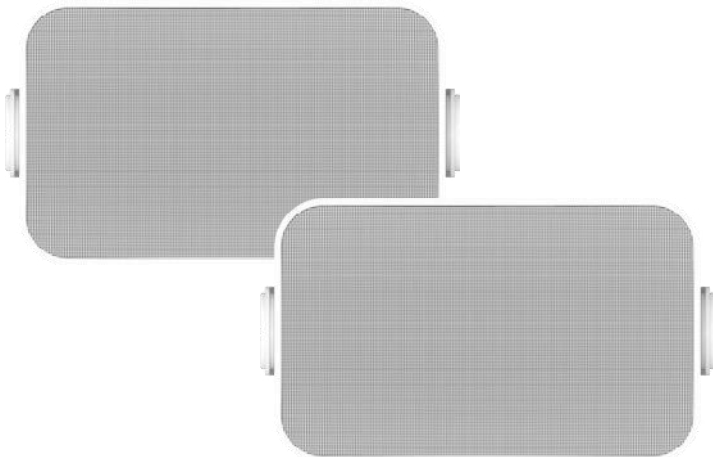

Sonos Outdoor Replacement Speaker Grilles

Pair of replacement grilles for Sonos Outdoor Speakers by Sonance.

- Weather-resistant design
- Precision fit to protect the speaker
- Custom perforation pattern by Sonos
- Width: 11.7 in (297 mm)
- Height: 7.1 in (180 mm)

EAN Code   OUTGRWW1   878269007760