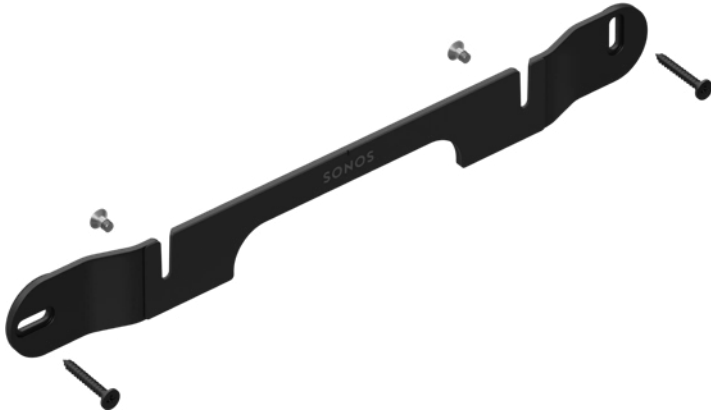

PRODUCT	PRODUCT CODE	COLOUR	UOM	MOQ	WARRANTY		RRP
RAY Wall Mount Bracket	RAYWMWW1BLK	Black	Each				$79.00

Sonos RAY Wall Mount

Save surface space when you install your soundbar with this custom-designed mount.

- Easy installation with included hardware
- Designed to eliminate rattle for the best sound experience
- Weight: 0.6 lb (0.27 kg)

EAN Code   RAYWMWW1BLK   8717755778550