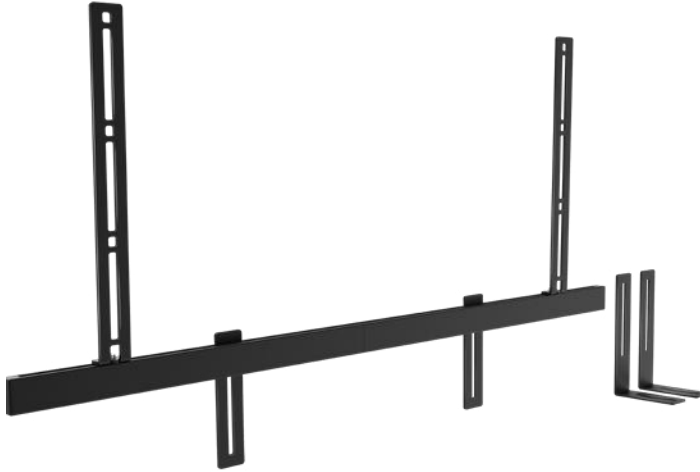

PRODUCT	PRODUCT CODE	COLOUR	UOM	MOQ	WARRANTY		RRP
Sound Bar Mount	SOUND3550	Black	Each		5 Year		$129.00

Vogels Sound 3550 Sound Bar Mount

Fit your sound bar seamlessly with your TV

- Fits perfectly on Sonos Beam and Playbar
- Create the best listening position
- Enjoy sound that turns with your TV
- Easy levelling and installation

Models   Sonos Beam
                                    Sonos PLAYBAR

Max. weight load (kg)   6.5

Max. weight load (lbs)   14.33

Colour   Black

1. What's in the box
2. Cable clips
   - TV fasteners kit
   - Allen key
   - Mounting instructions